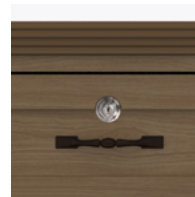

Reverse OG edging creates a crown molding effect, holds no dust and is easier to clean.

Drawers

Are constructed with both dowel and mechanical fasteners for additional strength. Ball bearing removable slides are fully extendable.

Hardware

Choose from dozens of hardware styles, including ADA compliant options.

Optional Top Drawer Lock

A top drawer lock is available and is optional.

Other Bedside Styles

Dorchester bedside styles include a 1 drawer, 1 door version and 1, 3 and 4 drawer versions.